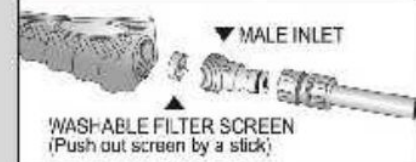

CONNECTIONS:

INLET:

1. Screw the inlet on sprayer tightly. Then, connect garden hose with inlet.
2. Washable filter screen in inlet.