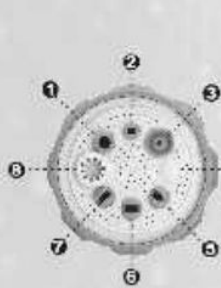

## EZ-JET WATER CANNON<sup>®</sup>

U-SHAPE PRECISION VALVE JUST PUSH OR PULL TO OPERATE.

### 3-Way Flow Control Valve

Rotating Nozzle Head 8 Spray Settings  
(You need to hear "CLICK")

Multi-Function Spray Gun  
with Built - in Soap / Fertilizer Dispenser